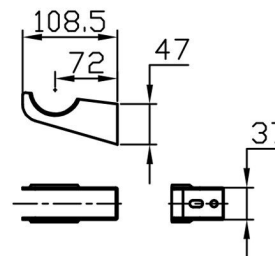

Imperia 3 Column Vertical 1800 x 515mm. Painted

Technical Drawing

Unit: mm

Eastbrook

Eastbrook Road, Gloucester GL4 3DB
Technical Helpline : 01452 317890
Mon - Fri / 8am - 5pm
Email : technical@eastbrookco.com