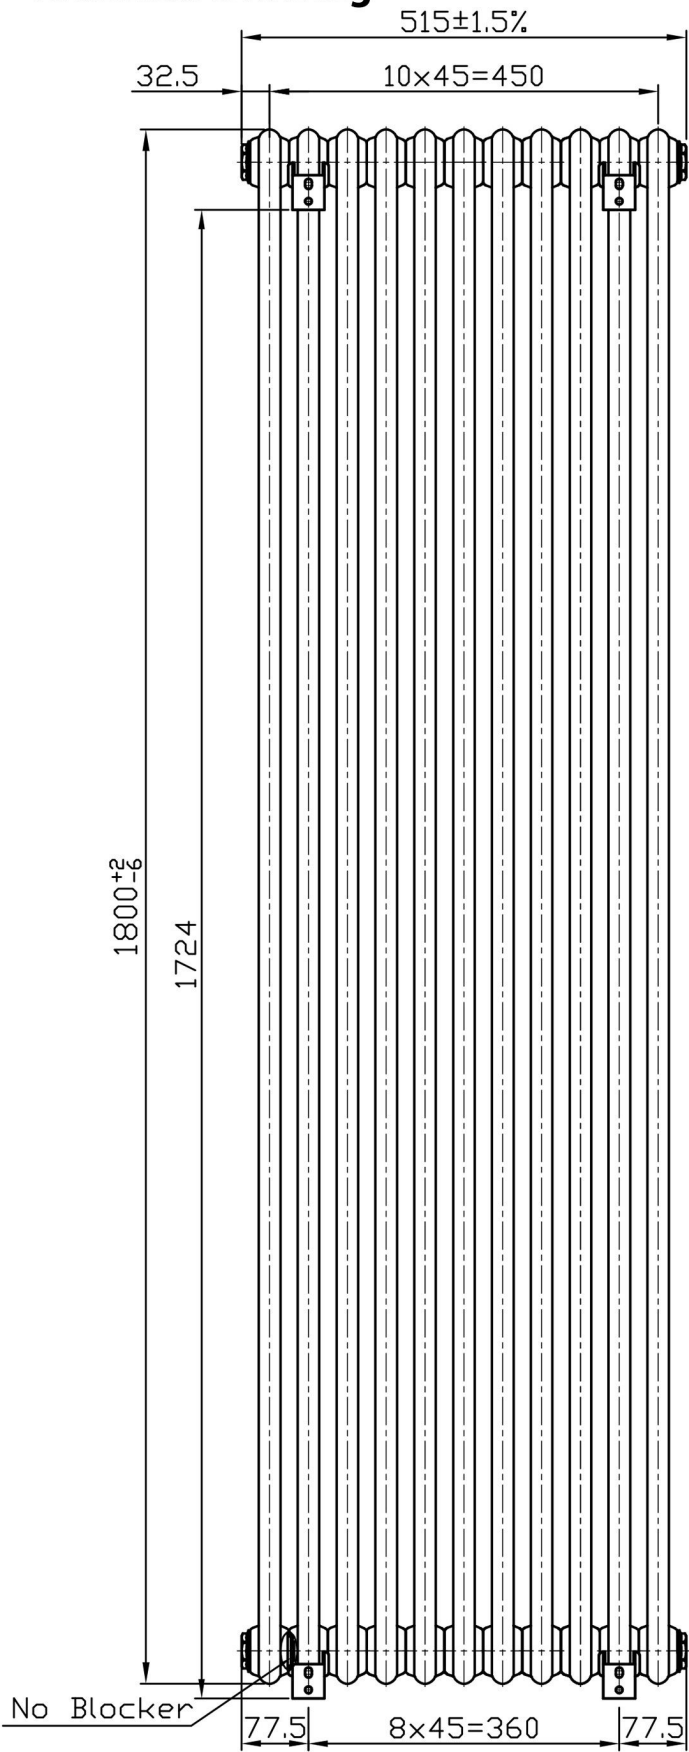

Imperia 3 Column Vertical 1800 x 515mm. Painted

Technical Drawing

Unit: mm

Eastbrook

Eastbrook Road, Gloucester GL4 3DB
Technical Helpline : 01452 317890
Mon - Fri / 8am - 5pm
Email : technical@eastbrookco.com