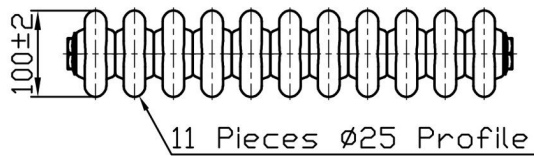

Imperia 3 Column Vertical 1800 x 515mm. Painted

Technical Drawing

Unit: mm

Eastbrook

Eastbrook Road, Gloucester GL4 3DB
Technical Helpline : 01452 317890
Mon - Fri / 8am - 5pm
Email : technical@eastbrookco.com