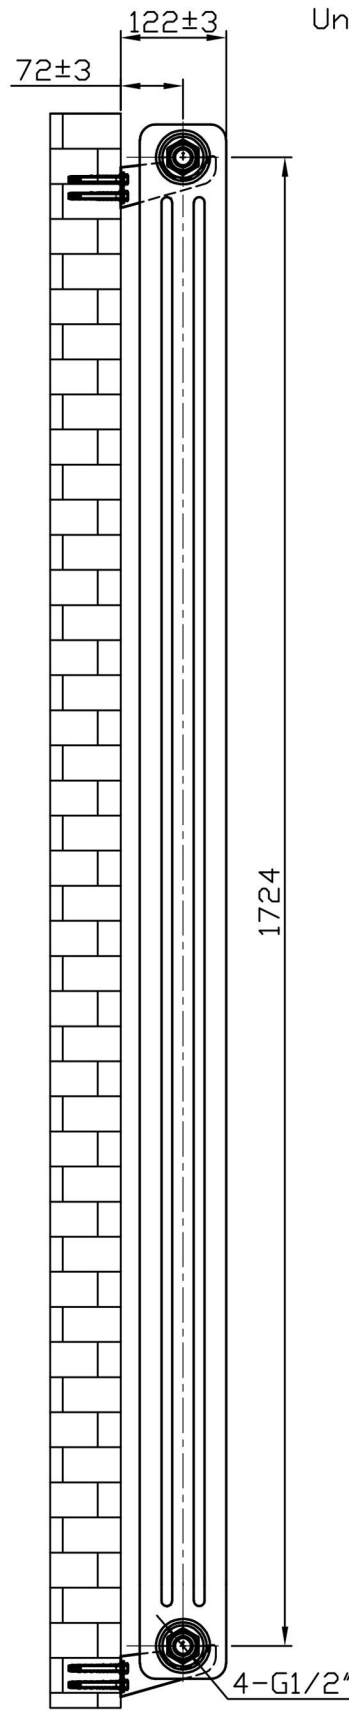

Imperia 3 Column Vertical 1800 x 515mm. Painted

Technical Drawing

Unit: mm

Eastbrook

Eastbrook Road, Gloucester GL4 3DB
Technical Helpline : 01452 317890
Mon - Fri / 8am - 5pm
Email : technical@eastbrookco.com